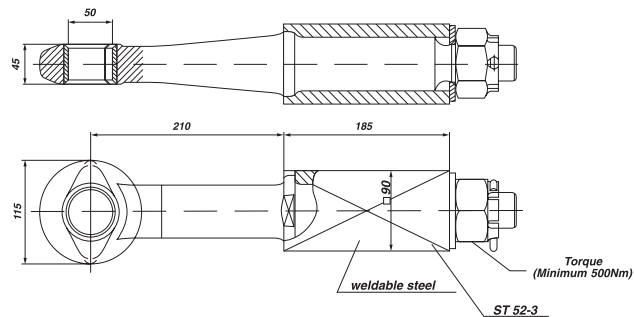

Towing eyes 50mm - Replaceable Toweye

JOST 57254

Part no: **JOST 57254**
 D-Value: 260 kN
 Weight: 18,5 kg
 CRN: 42292

Spare parts for towing eyes JOST 57254

Fig.	Description	Part No.
01, 03, 04, 05, 06	Towing eye with Fig. 6	JOST 57254E
02	Towing eye housing	JOST 57254B
04, 05	Nut	R56049
06	Solid Bush	JOST 53362