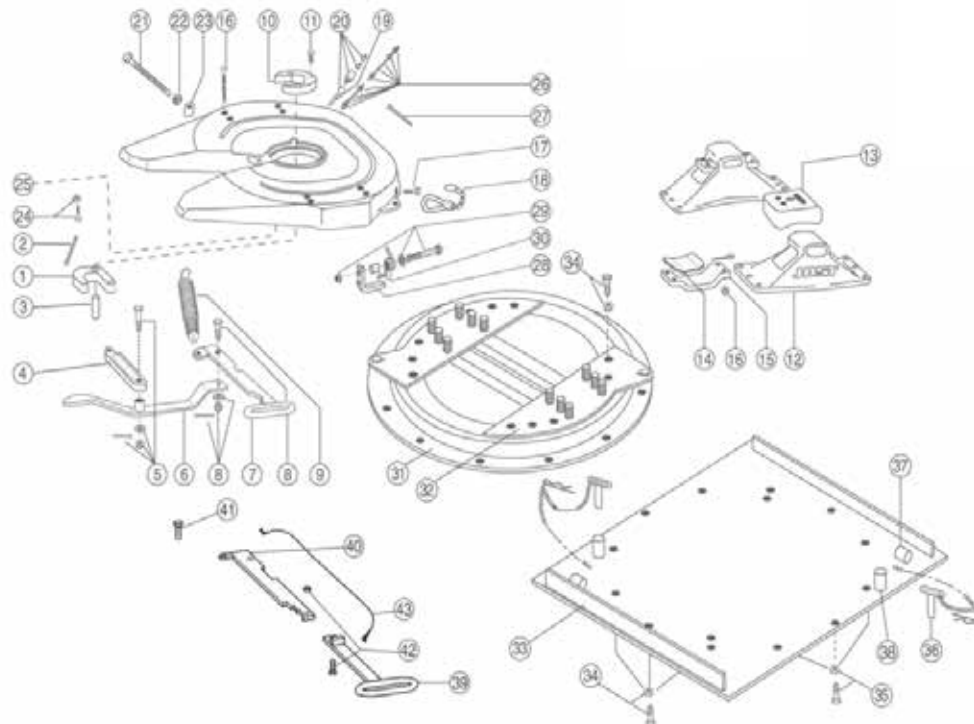

Twin lockouts.

Flush bolt heads on mounting plate in chassis mounting zone. Cast type unit equipped with external king pin grease point for additional lubrication to the jaw. Wear ring easily removed from above on JSK37CZ fifth wheel. Mounting must be carried out in accordance with our instructions.

Spare parts LP37CZ Cast Top

Fig.	Description	Part No. LP37 CZ
01	Lock jaw	SK1489Z
02	Lock jaw spring	SK847
03	Pivot for lock jaw, compl.	SK210667
04	Locking bar	SK320506
05	Locking bar bolt, compl.	SK322101
06	Lever	SK310518
07	Operating handle	SK310515
08	Head bolt	SK1513
09	Double tension spring	SK310520
10	Wearing ring	SK210519
11	Socket head bolt	SK212107
12	Pedestal (185mm)	SK210401X
	Pedestal (170mm)	SK210421X
	Pedestal (150mm)	SK210402X
13	Upper rubber cushion	SK1259
14	Lower rubber cushion	SK210525
15	Mounting bracket	SK1372
16	Socket head bolt, compl.	SK212115
17	Split pin	SK1974
18	Spring hook pre 1995	SK1436
18b	Wedge	SK1436V
19	Lubrication fitting	SK1989
20	Grease nipple compl	SK1976
21	Adjusting Screw	SK310505
22	Hexagon nut	SK212178

Fig.	Description	Part No. LP37 CZ
23	Guide piece	SK320507
24	Eye bolt compl.	SK212204
25	Grease nipple	SK312111
26	Lubrication tubing with Fig. 27	SK310802
27	Tubing clamp	SK312113
28	Spring Latch 1996 onwards	SK312152
29	Bolt for Spring Latch	SK3521/03
30	Spring for Latch	SK3121/59
31	Ball bearing	KDL9006W
32	Half moon compl.	SK370629
33a	Base plate (12mm) incl. 36, 37, 38	SK370612
33b	Base plate (16mm) incl. 36, 37, 38	SK370616
33c	Base plate (20mm) incl. 36, 37, 38	SK370620
34	Hex. bolt compl.	SK372104
35	Countersunk bolt compl.	SK372105
36	Lock out pin compl. with chain (old style)	SK370610
36a	Lock out pin compl. with R clip (new style)	SK370609
37	Tube park old style	SK370604
38	Tube lock out (old style)	SK370605
38a	Tube lock out (new style)	SK370504
39	Handle Extension	SK3105113
40	Internal Operating Handle	SK3105115
41	Head Bolt	SK1513
42	Extended Handle Bolt	SK242150
43	Cable Extension	SK352102