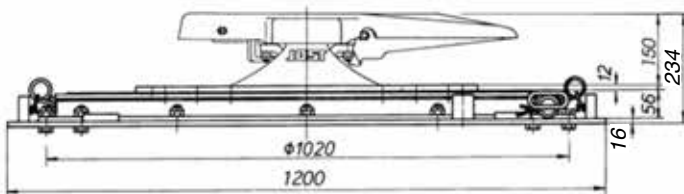

LP37CZ Cast Top Low Profile Stabilised Fifth Wheel Assembly 2"

Application: Stock crate
Fridge van
General freight
Tankers

also available with:

16mm Base Plate LP37CZ 16mm
20mm Base Plate LP37CZ 20mm
Narrow chassis width available ie European spec

*Note: thicker base plate determines extra weight and height.

**Note: other heights are available on request

D-Value	190 kN
Overall height	234 mm
Imposed load	20000 kgs
Gross comb. weight	135000 kgs
Weight approx. (for 12mm base plate)	367 kgs
CRN	24836

Twin lockouts.

Flush bolt heads on mounting plate in chassis mounting zone. Cast type unit equipped with external king pin grease point for additional lubrication to the jaw. Wear ring easily removed from above on JSK37CZ fifth wheel. Mounting must be carried out in accordance with our instructions.

Spare parts LP37CZ Cast Top

Fig.	Description	Part No. LP37 CZ
01	Lock jaw	SK1489Z
02	Lock jaw spring	SK847
03	Pivot for lock jaw, compl.	SK210667
04	Locking bar	SK320506
05	Locking bar bolt, compl.	SK322101
06	Lever	SK310518
07	Operating handle	SK310515
08	Head bolt	SK1513
09	Double tension spring	SK310520
10	Wearing ring	SK210519
11	Socket head bolt	SK212107
12	Pedestal (185mm)	SK210401X
	Pedestal (170mm)	SK210421X
	Pedestal (150mm)	SK210402X
13	Upper rubber cushion	SK1259
14	Lower rubber cushion	SK210525
15	Mounting bracket	SK1372
16	Socket head bolt, compl.	SK212115
17	Split pin	SK1974
18	Spring hook pre 1995	SK1436
18b	Wedge	SK1436V
19	Lubrication fitting	SK1989
20	Grease nipple compl	SK1976
21	Adjusting Screw	SK310505
22	Hexagon nut	SK212178