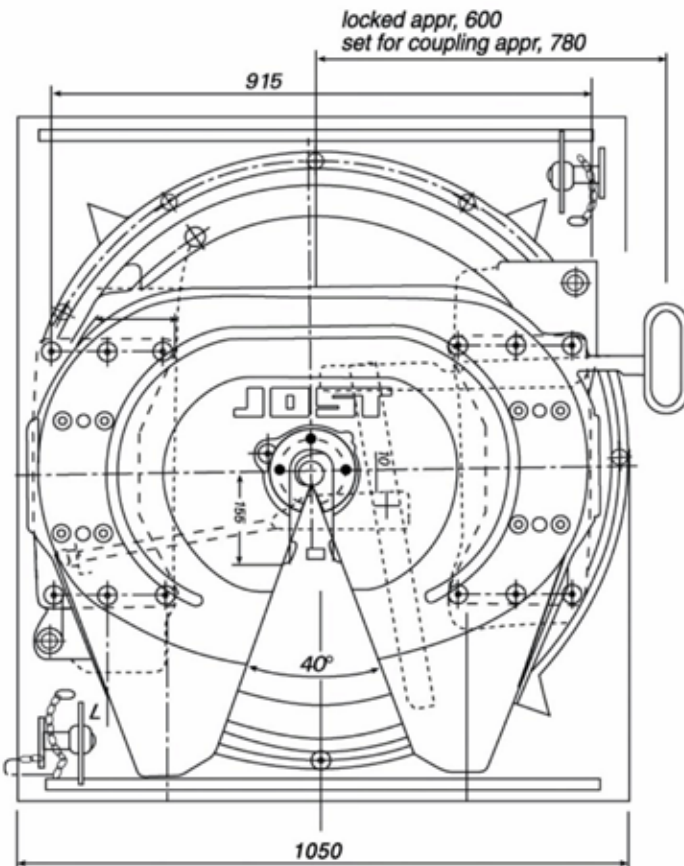

LP37CZ Cast Top Low Profile Stabilised Fifth Wheel Assembly 2"

Application: Stock crate
Fridge van
General freight
Tankers

also available with:

16mm Base Plate LP37CZ 16mm
20mm Base Plate LP37CZ 20mm
Narrow chassis width available ie European spec

*Note: thicker base plate determines extra weight and height.

**Note: other heights are available on request

D-Value	190 kN
Overall height	234 mm
Imposed load	20000 kgs
Gross comb. weight	135000 kgs
Weight approx. (for 12mm base plate)	367 kgs
CRN	24836

Twin lockouts.

Flush bolt heads on mounting plate in chassis mounting zone. Cast type unit equipped with external king pin grease point for additional lubrication to the jaw. Wear ring easily removed from above on JSK37CZ fifth wheel. Mounting must be carried out in accordance with our instructions.

Spare parts LP37CZ Cast Top

Fig.	Description	Part No. LP37 CZ
01	Lock jaw	SK1489Z
02	Lock jaw spring	SK847
03	Pivot for lock jaw, compl.	SK210667
04	Locking bar	SK320506
05	Locking bar bolt, compl.	SK322101
06	Lever	SK310518
07	Operating handle	SK310515
08	Head bolt	SK1513
09	Double tension spring	SK310520
10	Wearing ring	SK210519
11	Socket head bolt	SK212107
12	Pedestal (185mm)	SK210401X
	Pedestal (170mm)	SK210421X
	Pedestal (150mm)	SK210402X
13	Upper rubber cushion	SK1259
14	Lower rubber cushion	SK210525
15	Mounting bracket	SK1372
16	Socket head bolt, compl.	SK212115
17	Split pin	SK1974
18	Spring hook pre 1995	SK1436
18b	Wedge	SK1436V
19	Lubrication fitting	SK1989
20	Grease nipple compl	SK1976
21	Adjusting Screw	SK310505
22	Hexagon nut	SK212178