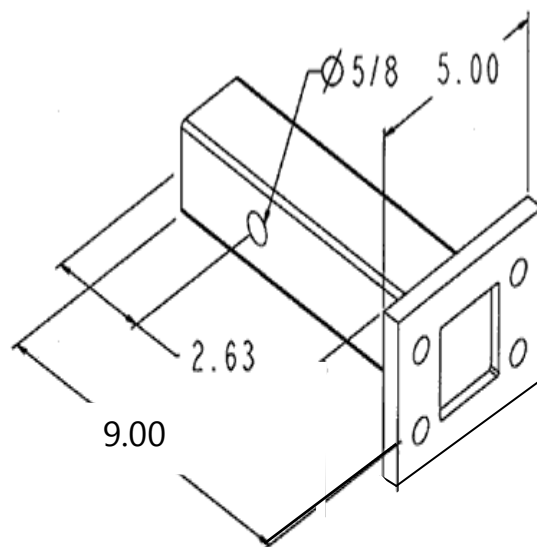

Suits - Buyers

5, 8, 15 & 20T pintle hooks

All dimensions shown are nominal

JOST AUSTRALIA PTY LTD

ABN 60 001 081 778 TOLL FREE: 1800 811 487 WEB: www.jostaustralia.com.au

SYDNEY

18-20 PRINCE WILLIAM DRIVE
SEVEN HILLS NSW 2147
TELEPHONE: (02) 9838 8100
FACSIMILE: (02) 9674 5715

MELBOURNE

172-174 CHERRY LANE
LAVERTON VIC 3026
TELEPHONE: (03) 9360 9001
FACSIMILE: (03) 9360 9515

BRISBANE

2/14 OVERLORD PLACE
ACACIA RIDGE QLD 4110
TELEPHONE: (07) 3272 5777
FACSIMILE: (07) 3272 5999

PERTH

10 ADRIAN STREET
WELSHPOOL WA 6106
TELEPHONE (08) 9355 4137
FACSIMILIE: (08) 9355 41367