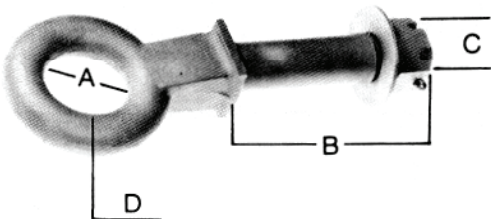

Towing eyes

Part no. BPC BDB 1394
Model: 45-Ton Forged Heavy Duty Towing Eye
Description: Finished with black powder coat for superior durability and corrosion resistance.
D-Value: 165kn
CRN: 37264
Dimensions: 3" I.D. with 1.62" section drawbar with 4 hole square mounting plate.

Part no. JOST 0063126
Model: JOST 0063126E Demountable Eye
 JOST 0063126B Mtg Block
Max Capacity: 25 Tonne
Vertical Load: 4.5 Tonne
D Rating: 78.5 kN
CRN: 41615
Weight: 11 kg

A=3" B=8 5/16" C=2" D=1 5/8"