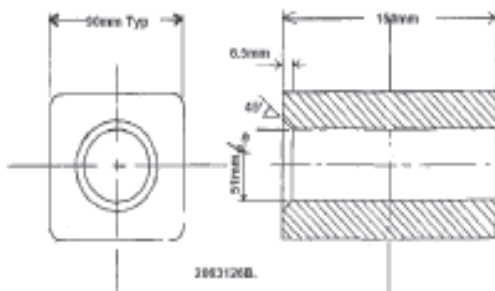

Towing eyes

Part no. BPC BDB 1394
Model: 45-Ton Forged Heavy Duty Towing Eye
Description: Finished with black powder coat for superior durability and corrosion resistance.
D-Value: 165kn
CRN: 37264
Dimensions: 3" I.D. with 1.62" section drawbar with 4 hole square mounting plate.

Part no. JOST 0063126
Model: JOST 0063126E Demountable Eye
 JOST 0063126B Mtg Block
Max Capacity: 25 Tonne
Vertical Load: 4.5 Tonne
D Rating: 78.5 kN
CRN: 41615
Weight: 11 kg

A=3" B=8 5/16" C=2" D=1 5/8"