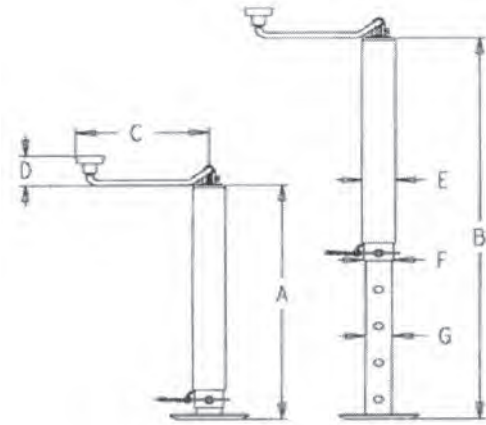

Jockey Legs

Part Number: BPC0091310

Square Tube Jack
 Top Wind 660mm Travel
 Capacity: 3181kgs
 Weight: 5.7kgs

Part No	A Retracted	A Extended	B Retracted	B Extended	C	D	E	F	G
0091310	590mm	970mm	870mm	1280mm	255mm	75mm	65mm	55mm	50mm

Part Number: BPC0091340

Square Tube Jack
 Side Wind 660mm Travel
 Capacity: 3181kgs
 Weight: 5.7kgs

Part No	A Retracted	A Extended	B Retracted	B Extended	C	D	E	F	G
0091340	600mm	980mm	900mm	1290mm	175mm	250mm	65mm	55mm	50mm