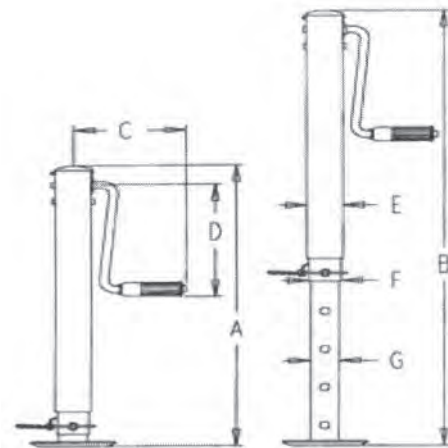

Jockey Legs

Part Number: BPC0091310

Square Tube Jack
 Top Wind 660mm Travel
 Capacity: 3181kgs
 Weight: 5.7kgs

Part No	A Retracted	A Extended	B Retracted	B Extended	C	D	E	F	G
0091310	590mm	970mm	870mm	1280mm	255mm	75mm	65mm	55mm	50mm

Part Number: BPC0091340

Square Tube Jack
 Side Wind 660mm Travel
 Capacity: 3181kgs
 Weight: 5.7kgs

Part No	A Retracted	A Extended	B Retracted	B Extended	C	D	E	F	G
0091340	600mm	980mm	900mm	1290mm	175mm	250mm	65mm	55mm	50mm