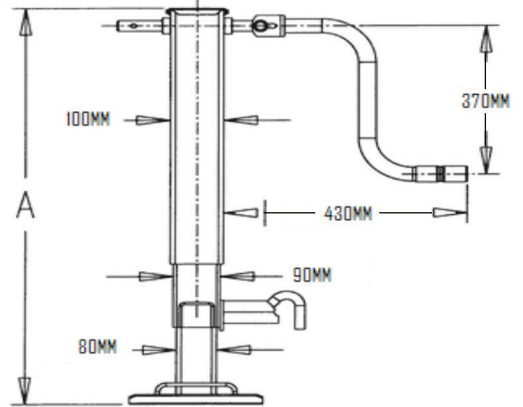

## Part Number: BPC0091410H

Heavy Duty Square Tube Jack  
Side Wind  
Capacity: 5454.55kgs  
Weight: 27.27kgs

Part No	A Retracted	A Extended	Travel
0091410H	740mm	1380mm	698mm

## Part Number: BPC0091205 - 0091215

Swivel Jockey Leg  
Top Wind  
Capacity: 909.09kgs  
Weight: 5.06kgs

Part No	A Retracted	A Extended	B
0091250	280mm	530mm	90mm
0091215	370mm	750mm	150mm