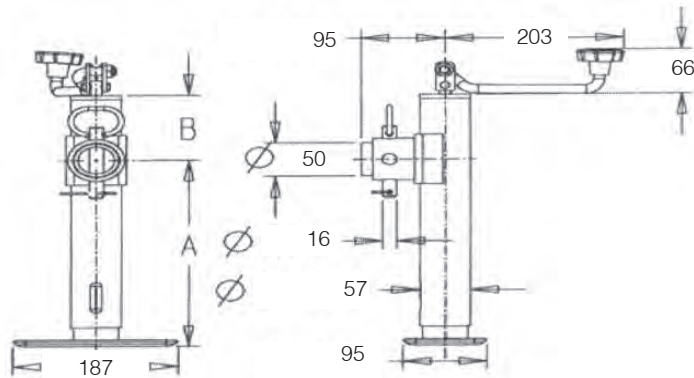

## Part Number: BPC0091410H

Heavy Duty Square Tube Jack  
Side Wind  
Capacity: 5454.55kgs  
Weight: 27.27kgs

Part No	A Retracted	A Extended	Travel
0091410H	740mm	1380mm	698mm

## Part Number: BPC0091205 - 0091215

Swivel Jockey Leg  
Top Wind  
Capacity: 909.09kgs  
Weight: 5.06kgs

Part No	A Retracted	A Extended	B
0091250	280mm	530mm	90mm
0091215	370mm	750mm	150mm