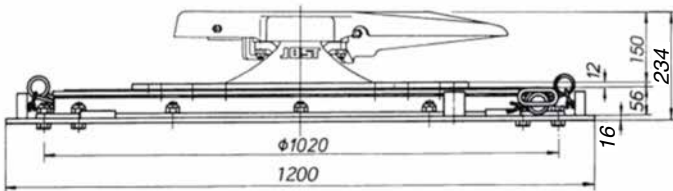

LP37CX Cast Top Low Profile Stabilised Fifth Wheel Assembly 2"

Application: General freight
Tankers
Fridge van
Stock crate

also available with:

16mm Base Plate	LP37CX 16mm
20mm Base Plate	LP37CX 20mm

Narrow chassis width available ie. European spec

*Note thicker base plate determines extra weight and height.

**Note: other heights are available on request

D-value	240kN
Overall height	234mm
Imposed load	24000 kgs
Weight approx. (for 12mm base plate)	367 kgs
CRN	46788

Twin lockouts.

Flush bolt heads on mounting plate in chassis mounting zone. Cast type unit equipped with external king pin grease point for additional lubrication to the jaw.

Wearing easily removed from above on JSK37CX fifth wheel.

Mounting must be carried out in accordance with our instructions.

Spare parts for LP37CX Cast Top

Fig.	Description	Code
01	Wearing ring and bolts	QR00269J00
02	Lock jaw spring	SK847
03	Pivot	SK210667
04	Locking jaw	SK1489Z
05	Bolt (complete)	SK322101
06	Lock bar	SK320506
07	Lever with bushing	SK310518
08	Head bolt	SK1513
09	Lever handle	SK3105/15
10	Latch kit	SK312152KIT
11	Double tension spring	SK3105/20
12	Fitting	SK312111
13	Complete countersunk bolt	SK212115
14	Mounting bracket	QR00215J01
15	Lower rubber cushion	SK21025
16	Pedestal (150mm)	SK210402X
16a	Pedestal (170mm)	SK210421X
16b	Pedestal (185mm)	SK210401X
16c	Pedestal (220mm)	SK210418X
16d	Pedestal (250mm)	SK210414X
16e	Pedestal (300mm)	SK210420