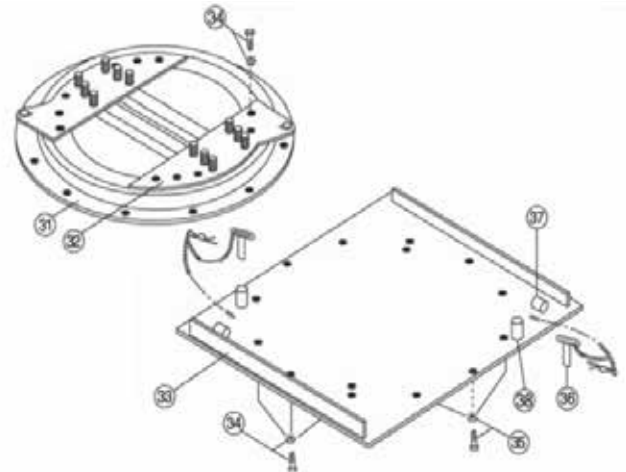

Twin lockouts.

Flush bolt heads on mounting plate in chassis mounting zone. Cast type unit equipped with external king pin grease point for additional lubrication to the jaw.

Wearing easily removed from above on JSK37CX fifth wheel.

Mounting must be carried out in accordance with our instructions.

Spare parts for LP37CX Cast Top

Fig.	Description	Code
01	Wearing ring and bolts	QR00269J00
02	Lock jaw spring	SK847
03	Pivot	SK210667
04	Locking jaw	SK1489Z
05	Bolt (complete)	SK322101
06	Lock bar	SK320506
07	Lever with bushing	SK310518
08	Head bolt	SK1513
09	Lever handle	SK3105/15
10	Latch kit	SK312152KIT
11	Double tension spring	SK3105/20
12	Fitting	SK312111
13	Complete countersunk bolt	SK212115
14	Mounting bracket	QR00215J01
15	Lower rubber cushion	SK21025
16	Pedestal (150mm)	SK210402X
16a	Pedestal (170mm)	SK210421X
16b	Pedestal (185mm)	SK210401X
16c	Pedestal (220mm)	SK210418X
16d	Pedestal (250mm)	SK210414X
16e	Pedestal (300mm)	SK210420

Fig.	Description	Code
17	Upper Rubber Cushion	SK1259
19	Adjustment screw	AD01148B80
20	Guide latch complete security	QR00270J00
21	Guide with thread	SK320507
22	Pin with eyelet	SK212204
31	Ball bearing	KDL9006W
32	Half mon complete	SK370629
33a	Base plate (12mm) inc 36, 37, 38	SK370612
33b	Base plate (16mm) inc 36, 37, 38	SK370616
33c	Base plate (20mm) inc 36, 37, 38	SK370620
34	Hex bolt complete	SK372104
35	Countersunk bolt complete	SK372105
36	Lock out pin compl with chain (old style)	SK370610
36a	Lock out pin compl with R clip (new style)	SK370609
37	Tube park (old style)	SK370604
38	Tube lock out (old style)	SK370605
38a	Tube lock out (new style)	SK370504