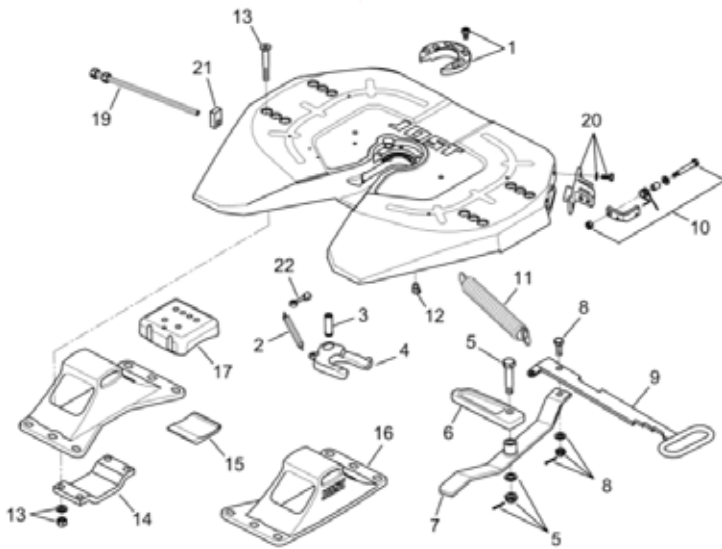

*Note thicker base plate determines extra weight and height.

**Note: other heights are available on request

D-value	240kN
Overall height	234mm
Imposed load	24000 kgs
Weight approx. (for 12mm base plate)	367 kgs
CRN	46788

Twin lockouts.

Flush bolt heads on mounting plate in chassis mounting zone. Cast type unit equipped with external king pin grease point for additional lubrication to the jaw.

Wearing easily removed from above on JSK37CX fifth wheel.

Mounting must be carried out in accordance with our instructions.

Spare parts for LP37CX Cast Top

Fig.	Description	Code
01	Wearing ring and bolts	QR00269J00
02	Lock jaw spring	SK847
03	Pivot	SK210667
04	Locking jaw	SK1489Z
05	Bolt (complete)	SK322101
06	Lock bar	SK320506
07	Lever with bushing	SK310518
08	Head bolt	SK1513
09	Lever handle	SK3105/15
10	Latch kit	SK312152KIT
11	Double tension spring	SK3105/20
12	Fitting	SK312111
13	Complete countersunk bolt	SK212115
14	Mounting bracket	QR00215J01
15	Lower rubber cushion	SK21025
16	Pedestal (150mm)	SK210402X
16a	Pedestal (170mm)	SK210421X
16b	Pedestal (185mm)	SK210401X
16c	Pedestal (220mm)	SK210418X
16d	Pedestal (250mm)	SK210414X
16e	Pedestal (300mm)	SK210420

Fig.	Description	Code
17	Upper Rubber Cushion	SK1259
19	Adjustment screw	AD01148B80
20	Guide latch complete security	QR00270J00
21	Guide with thread	SK320507
22	Pin with eyelet	SK212204
31	Ball bearing	KDL9006W
32	Half mon complete	SK370629
33a	Base plate (12mm) inc 36, 37, 38	SK370612
33b	Base plate (16mm) inc 36, 37, 38	SK370616
33c	Base plate (20mm) inc 36, 37, 38	SK370620
34	Hex bolt complete	SK372104
35	Countersunk bolt complete	SK372105
36	Lock out pin compl with chain (old style)	SK370610
36a	Lock out pin compl with R clip (new style)	SK370609
37	Tube park (old style)	SK370604
38	Tube lock out (old style)	SK370605
38a	Tube lock out (new style)	SK370504