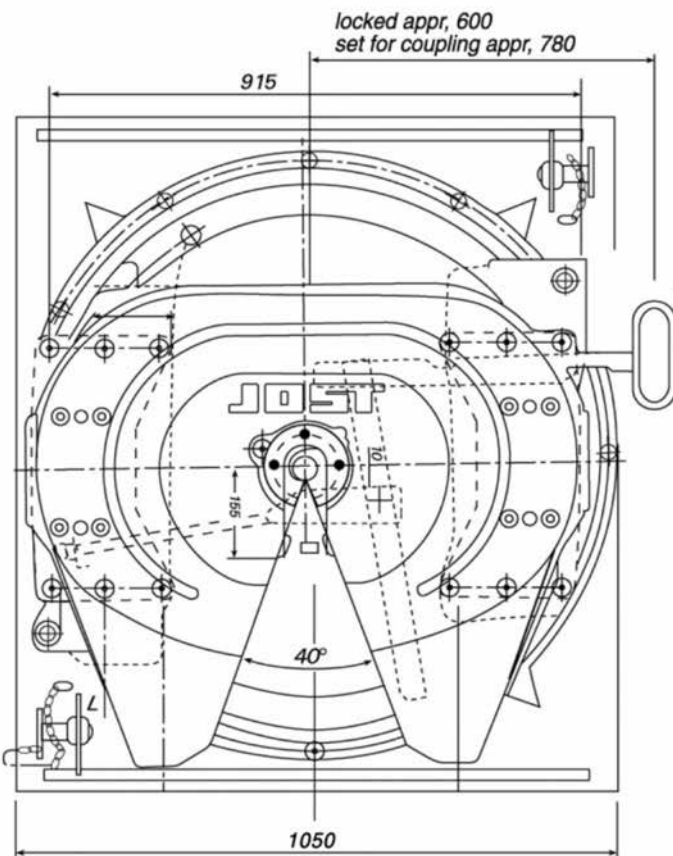

LP37CX Cast Top Low Profile Stabilised Fifth Wheel Assembly 2"

Application: General freight
Tankers
Fridge van
Stock crate

also available with:

16mm Base Plate	LP37CX 16mm
20mm Base Plate	LP37CX 20mm

Narrow chassis width available ie. European spec

*Note thicker base plate determines extra weight and height.

**Note: other heights are available on request

D-value	240kN
Overall height	234mm
Imposed load	24000 kgs
Weight approx. (for 12mm base plate)	367 kgs
CRN	46788

Twin lockouts.

Flush bolt heads on mounting plate in chassis mounting zone. Cast type unit equipped with external king pin grease point for additional lubrication to the jaw.

Wearing easily removed from above on JSK37CX fifth wheel.

Fig.	Description	Code
17	Upper Rubber Cushion	SK1259
19	Adjustment screw	AD01148B80
20	Guide latch complete security	QR00270J00
21	Guide with thread	SK320507
22	Pin with eyelet	SK212204
31	Ball bearing	KDL9006W
32	Half mon complete	SK370629
33a	Base plate (12mm) inc 36, 37, 38	SK370612
33b	Base plate (16mm) inc 36, 37, 38	SK370616
33c	Base plate (20mm) inc 36, 37, 38	SK370620
34	Hex bolt complete	SK372104
35	Countersunk bolt complete	SK372105
36	Lock out pin compl with chain (old style)	SK370610
36a	Lock out pin compl with R clip (new style)	SK370609
37	Tube park (old style)	SK370604
38	Tube lock out (old style)	SK370605
38a	Tube lock out (new style)	SK370504