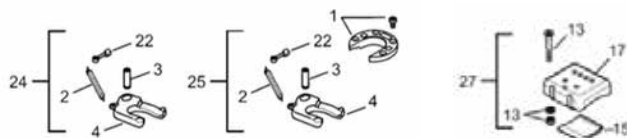

Twin lockouts.

Flush bolt heads on mounting plate in chassis mounting zone. Cast type unit equipped with external king pin grease point for additional lubrication to the jaw.

Wearing easily removed from above on JSK37CX fifth wheel.

Fig.	Description	Code
17	Upper Rubber Cushion	SK1259
19	Adjustment screw	AD01148B80
20	Guide latch complete security	QR00270J00
21	Guide with thread	SK320507
22	Pin with eyelet	SK212204
31	Ball bearing	KDL9006W
32	Half mon complete	SK370629
33a	Base plate (12mm) inc 36, 37, 38	SK370612
33b	Base plate (16mm) inc 36, 37, 38	SK370616
33c	Base plate (20mm) inc 36, 37, 38	SK370620
34	Hex bolt complete	SK372104
35	Countersunk bolt complete	SK372105
36	Lock out pin compl with chain (old style)	SK370610
36a	Lock out pin compl with R clip (new style)	SK370609
37	Tube park (old style)	SK370604
38	Tube lock out (old style)	SK370605
38a	Tube lock out (new style)	SK370504

Repair Kits

Fig.	Repair Kits	Part No.
24	Locking latch kit - items 2, 3, 4, 22	SK322152Z
25	Kit locking claw - items 1, 2, 3, 4, 22	SK322150CX
27	Base plate fastening kit - items 13, 15, 17 (with 4 screws)	SK212169CX