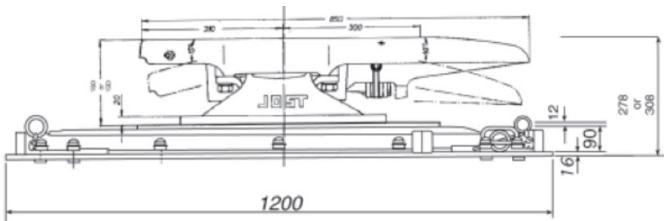

DR39CS and DR39CSW Double Row Stabilised Fifth Wheel Assembly

Suitable for 3½" king pins. Greaseless option available

Heavy duty Applications: Stock crate
Fridge van
General freight
Tankers

Standard with 16 mm base plate
optional: 20 mm base plate
DR39C 20mm

*Note thicker base plate determines extra weight and height.

D-Value	275 kN
JSK39 CS & CSW	
Imposed load	26000 kgs
Weight approx.	485 kgs
(for 16mm base plate)	
Approval Number	JSK39CS / CSW CTA-045375 DR Subassembly CTA-060153