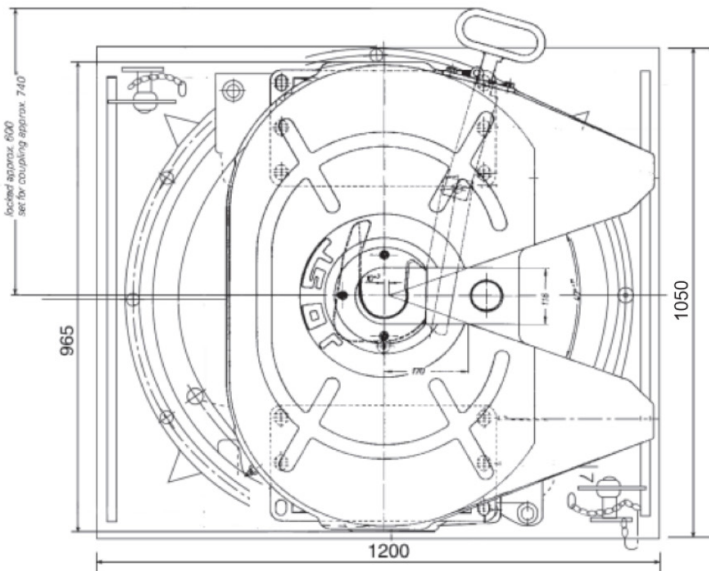

DR39CS and DR39CSW Double Row Stabilised Fifth Wheel Assembly

Suitable for 3½" king pins. Greaseless option available

Heavy duty Applications: Stock crate
Fridge van
General freight
Tankers

Standard with 16 mm base plate
optional: 20 mm base plate
DR39C 20mm

*Note thicker base plate determines extra weight and height.

D-Value	275 kN
JSK39 CS & CSW	
Imposed load	26000 kgs
Weight approx.	485 kgs
(for 16mm base plate)	
Approval Number	JSK39CS / CSW CTA-045375 DR Subassembly CTA-060153