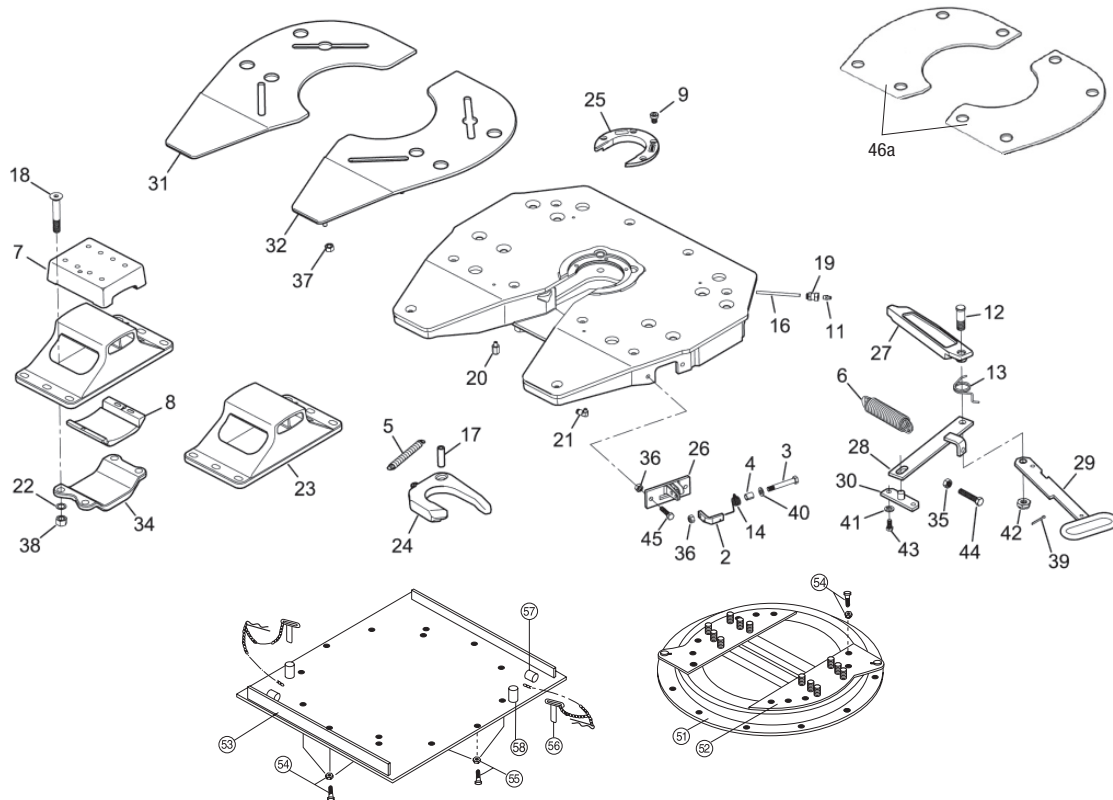

DR39CS and DR39CSW Double Row Stabilised Fifth Wheel Assembly

Suitable for 3½" king pins. Greaseless option available

Heavy duty Applications: Stock crate
Fridge van
General freight
Tankers

Standard with 16 mm base plate
optional: 20 mm base plate
DR39C 20mm

Mounting must be carried out in accordance with our instructions.

Spare parts for DR39CS & DR39CSW

Items	Description	Note	Code	Items	Description	Note	Code
02	Latch		SK312152	29	Handle		QR00190J01
03	Latch Bolt	M10 × 1.5 × 70	SK352103	30	Bearing		SK240515
04	Spring and spacer		SK312159	31	Wear plate	Left	QR00195J01
05	Jaw spring		SK210638	32	Wear plate	Right	QR00197J01
06	Spring double		SK240523	34	Bridge		SK2005
07	Upper rubber cushion		SK2006	37	Hex Nut	M12	ST03006B80
08	Lower rubber cushion		SK2007	38	Hex Nut	M20	ST03007B81
09	Socket head bolt	M12 × 15	SK242108	42	Castellated nut	M20	ST12002J80
11	Fitting		AD00896J80	43	Hex Bolt, complete	M12 × 25	SK242153
12	PINO Bar		AD01096J80	44	Hex Bolt, complete	M14 × 70	SK242152
13	Spring noose		AD01097J00	45	Hex Bolt, complete	M10 × 40	SK242150
16	Tube nylon 6mm		AD01105J00	46	Replacement insert kit		QR00248J00
17	Pivot		AD01126J80	46a	Replacement greaseless insert kit		SK3106039CS
18	Screw	M20 × 2 × 125	AD01141B81	51	Ball bearing		KLKDR4100010K
19	Input Connector		AD01154J00	52	Half moon compl.		SK370640
22	Safety washer		AD01196J00	53	Base plate (16mm) incl. 34, 36		SK370631
23	Pedestal 190mm	190mm	SK240401	53a	Base plate (20mm) incl. 34, 36		SK370632
23b	Pedestal 160mm		SK240405	54	Hex. bolt compl.		SK372104
23c	Pedestal 250mm		SK240404	55	Countersunk bolt compl.		SK372105
24	Jaw 3½"		SK240514Z	56	Lock out pin, old style		SK370509
24a	Jaw 3½" (greaseable)		SK240514	56a	Lock out pin, new style		SK370414
25	Wear Ring		QR00166J01	57	Tube park		SK370604
26	Latch holder		SK2405084	58	Tube lock out, old style		SK370510
27	Lock Bar		QR00187J01	58a	Tube lock out, new style		SK370515
28	Lever		QR00188J01				